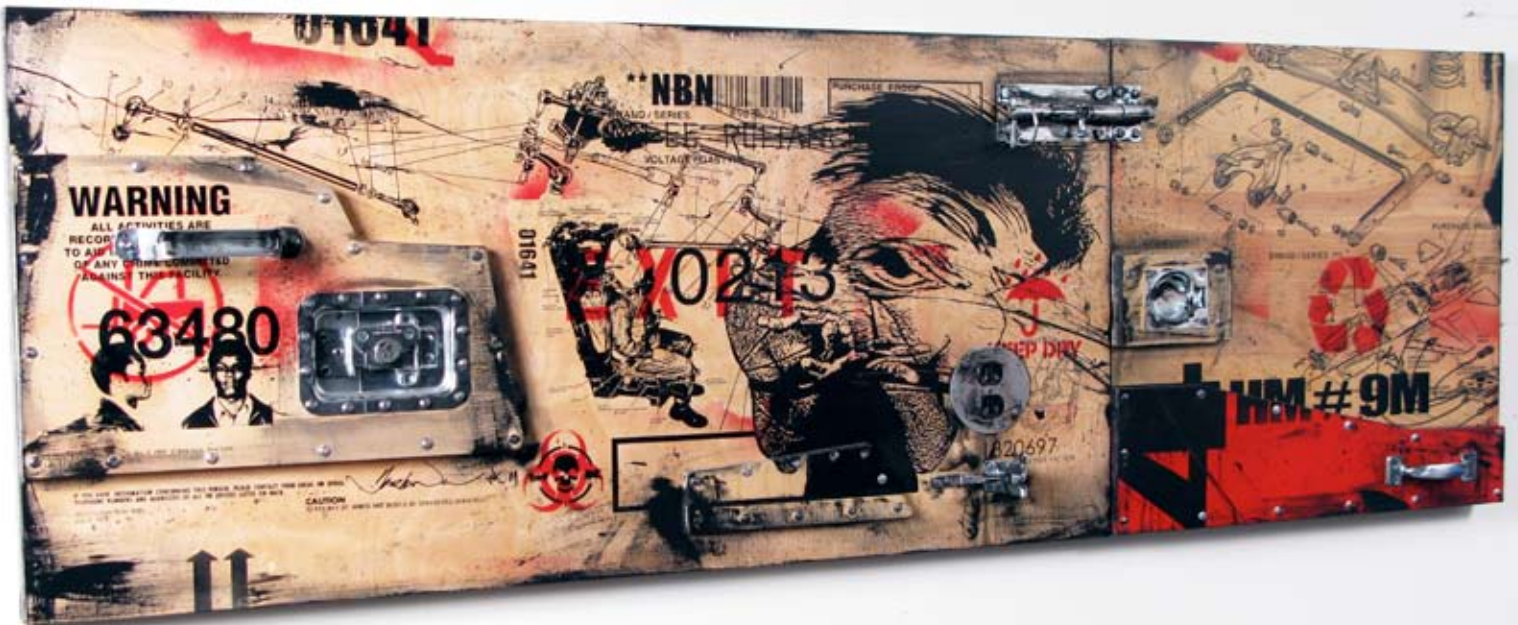

SUBLIMINAL
PROJECTS

1
WK
99 Crosby Street
Mixed Media Assemblage
[Salvaged Door, Caution Barracade, Electrical Socket, Wires, Acrylic,
Enamel and Mayhem]
82" h x 68" w
\$40,000

2
WK
"Emergency"
Mixed Media Assemblage
[Former Studio Door, Chainsaw, Boxing Mask, Air Pump, Alarm, Mischief,
Readiness, and Revolution]
89"H x 38" W
\$45,000

3
WK
"Trap" (Pictured Above)
Mixed Media Panel Assemblage
24" H x 72" W
\$19,500

4
WK
"Double Attack" (Pictured Below)
Mixed Media Panel Assemblage
24" H x 72" W
\$19,500

5
WK
"Lock Yourself" (Pictured Above)
Mixed Media Panel Assemblage
24" H x 60" W
\$12,000

6
WK
"Jump Out" (Pictured Below)
Mixed Media Panel Assemblage
24" H x 72" W
\$19,500

7
WK
"Caution"
Mixed Media Panel Assemblage
36" H x 72" W
\$21,5

8
WK
"Blow Yourself Up 4"
Modified Skate Deck
Circuit, Synthetic Dynamite, Severity
36"H x 16" W
\$11,000